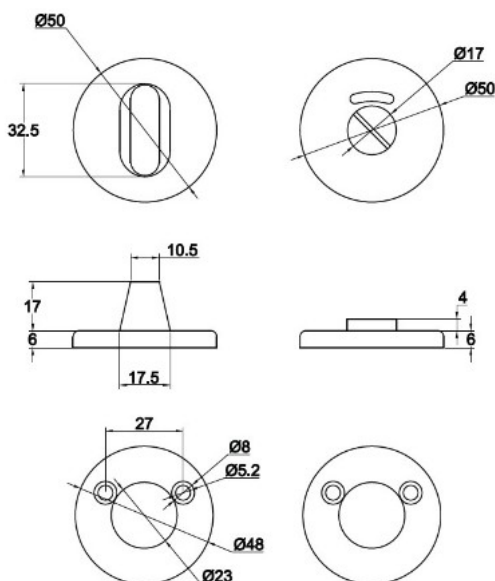

PRODUCT SHEET

Description:

Thumbturn & Release "Pop" SS-Look, SS-304, W/Indicator, F/38-45mm Doors, CC:27mm Mounting Plate, 2 Pcs. Cut Off, Screws M4x60mm + 2 Pcs. Sleeve Nuts M4x16mm, 1 Pcs 5x5x60mm, Spindle, 1 Pcs 8x8x60mm Spindle

Item number:

22.23.310-0

Units	Box	Carton	HS Code	Barcode
Pcs.	1	9	8302411000	
				5704866521383

SISO A/S

Mileparken 11
DK-2740 Skovlunde
Denmark
VAT: 24786013

Phone +45 45 830 900

www.siso.dk
siso@siso.dk

Danske Bank
Nytorv Branch
Copenhagen
SWIFT: DABADKKK